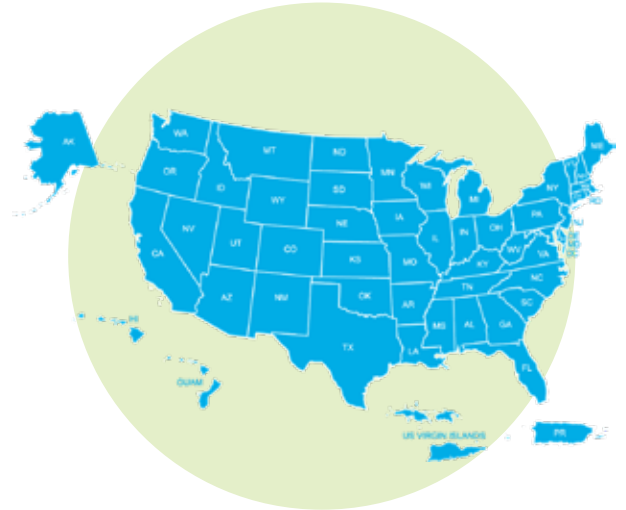

# Digital Health Certificates (CVIs)

**GVL® takes the guesswork out of state movement requirements.**

Health certificates (CVIs) are easier than ever with the GVL platform.

- Approved for all U.S. states and territories
- Auto-fill client and animal information
- Built-in state movement requirements
- Immediate submission to state officials
- Secure alternative to 7001 forms

## Six-Month Digital Horse Health Certificates

Extended Equine Certificates of Veterinary Inspection (EECVIs) provide an easy-to-use solution for frequent horse travelers to keep moving and stay compliant with state movement regulations.